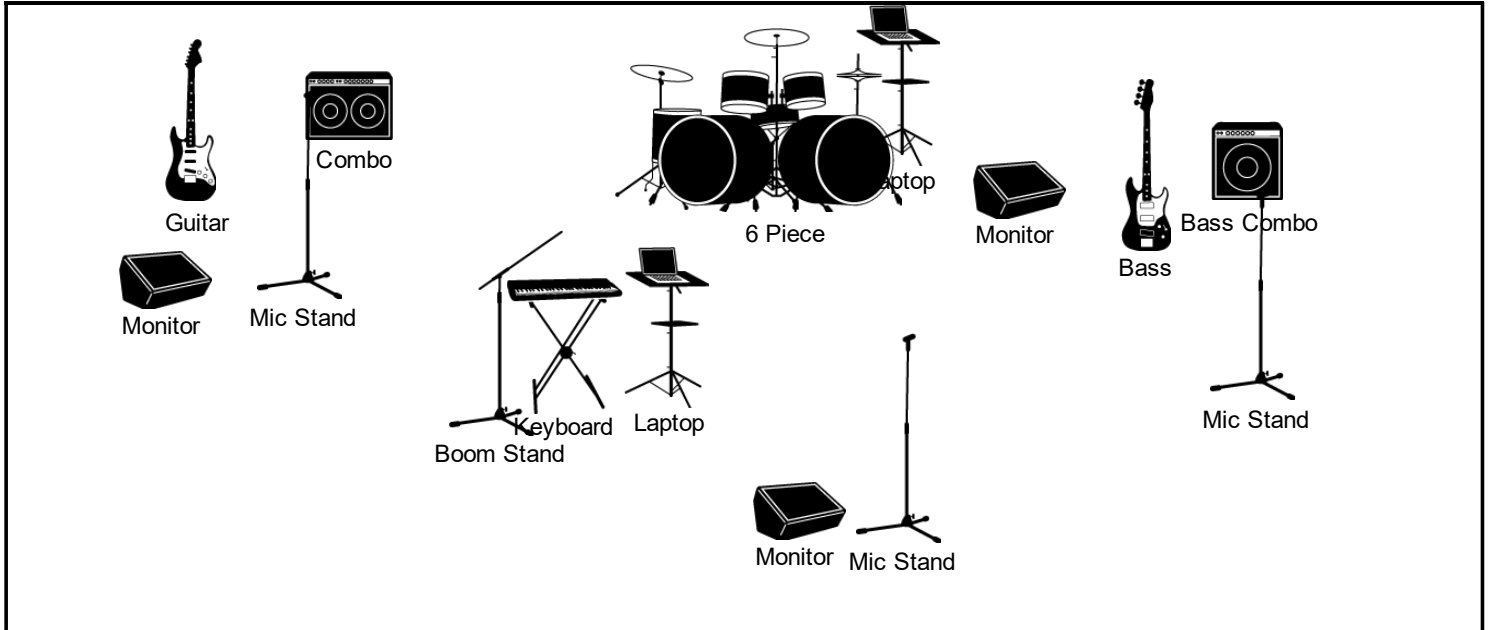

STAGE PLOT DESIGNER

BAND NAME
The New Tarot

VENUE
(le) Poisson Rouge

SHOW DATE / TIME
3.26.16

STAGE

NOTES

Our drummer uses a pad which needs a Direct Input

Our Keyboardist uses a MIDI patch system with her laptop, she can either use your keyboard amp or DI, whichever works.

INPUT LIST

LAPTOP DI
DRUMPAD DI